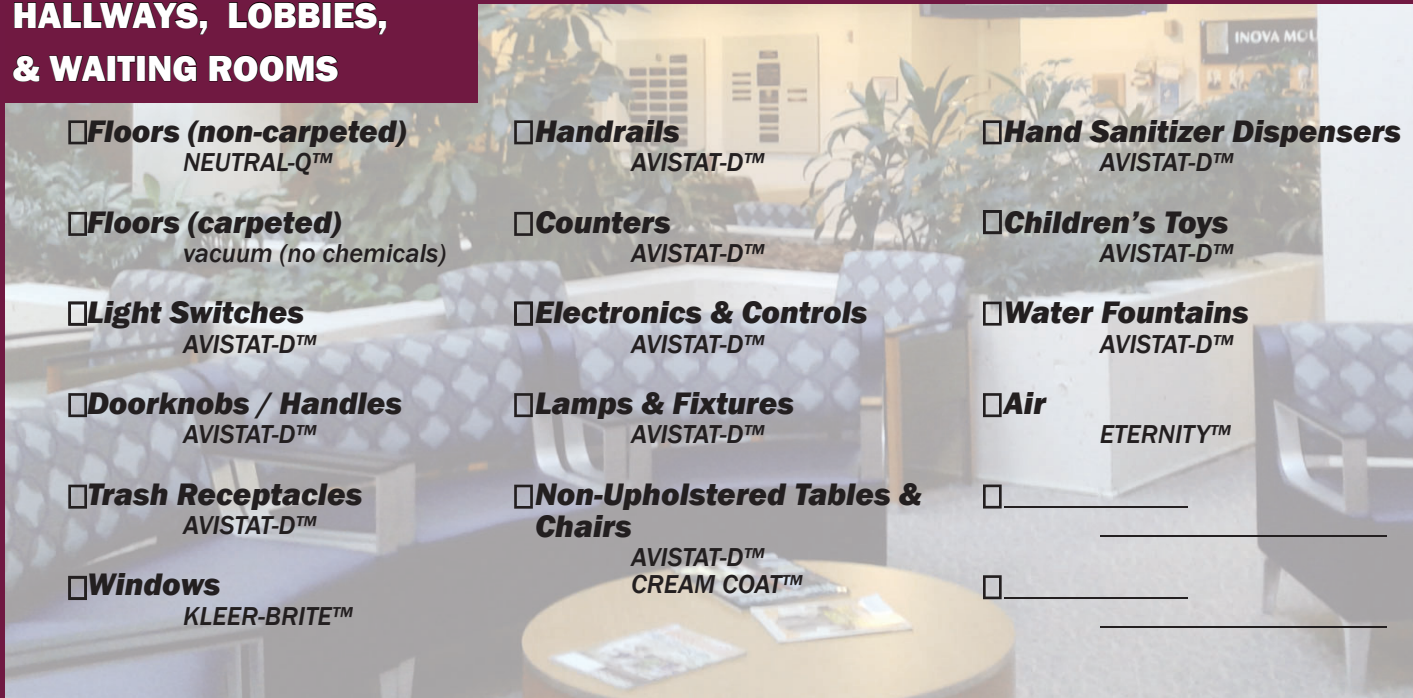

# HEALTHCARE ROUTINE MAINTENANCE ROOM SURFACE CLEANING CHECKLISTS

## HALLWAYS, LOBBIES, & WAITING ROOMS

**Floors (non-carpeted)**  
NEUTRAL-Q™

**Floors (carpeted)**  
vacuum (no chemicals)

**Light Switches**  
AVISTAT-D™

**Doorknobs / Handles**  
AVISTAT-D™

**Trash Receptacles**  
AVISTAT-D™