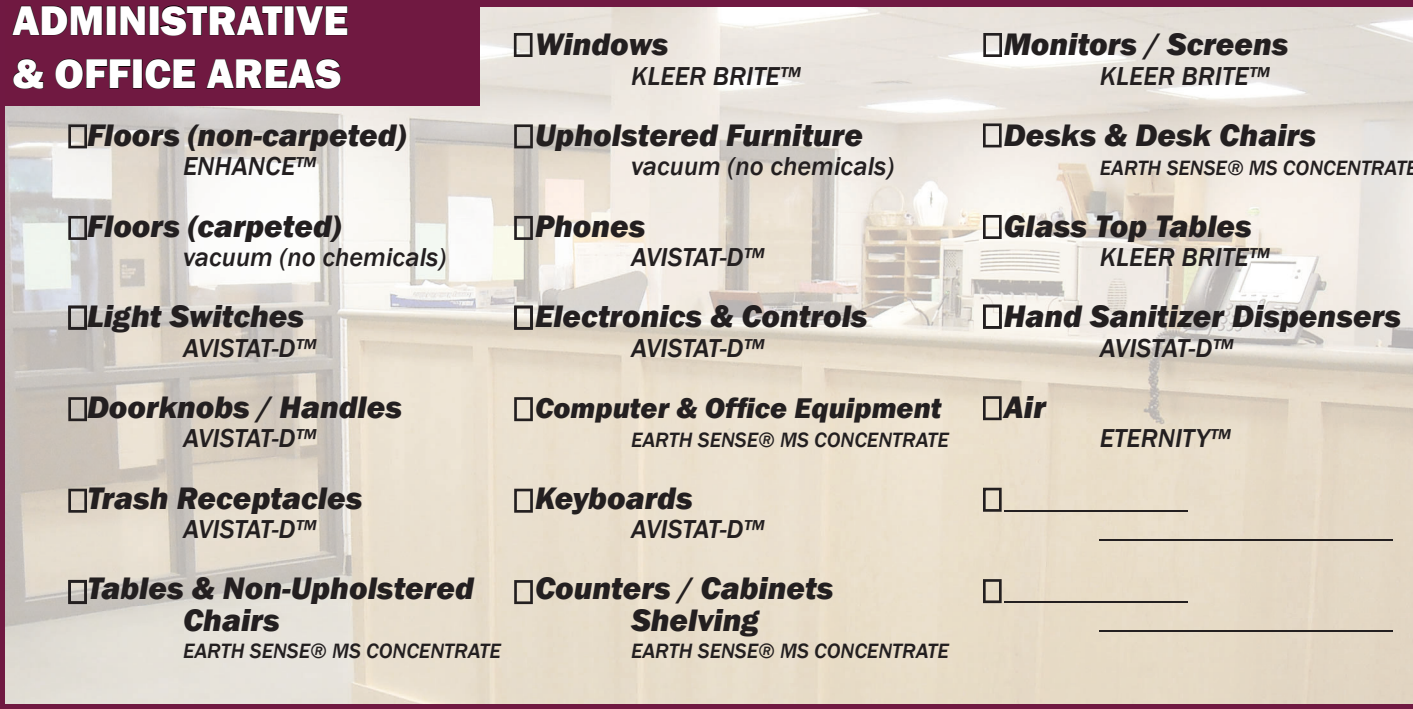

ADMINISTRATIVE & OFFICE AREAS

☐ **Windows**
KLEER BRITE™

☐ **Monitors / Screens**
KLEER BRITE™

☐ **Floors (non-carpeted)**
ENHANCE™

☐ **Upholstered Furniture**
vacuum (no chemicals)

☐ **Desks & Desk Chairs**
EARTH SENSE® MS CONCENTRATE

☐ **Floors (carpeted)**
vacuum (no chemicals)

☐ **Phones**
AVISTAT-D™

☐ **Glass Top Tables**
KLEER BRITE™

☐ **Light Switches**
AVISTAT-D™

☐ **Electronics & Controls**
AVISTAT-D™

☐ **Hand Sanitizer Dispensers**
AVISTAT-D™

☐ **Doorknobs / Handles**
AVISTAT-D™

☐ **Computer & Office Equipment**
EARTH SENSE® MS CONCENTRATE

☐ **Air**
ETERNITY™

☐ **Trash Receptacles**
AVISTAT-D™

☐ **Keyboards**
AVISTAT-D™

☐ _____

☐ **Tables & Non-Upholstered
Chairs**
EARTH SENSE® MS CONCENTRATE

☐ **Counters / Cabinets
Shelving**
EARTH SENSE® MS CONCENTRATE

☐ _____