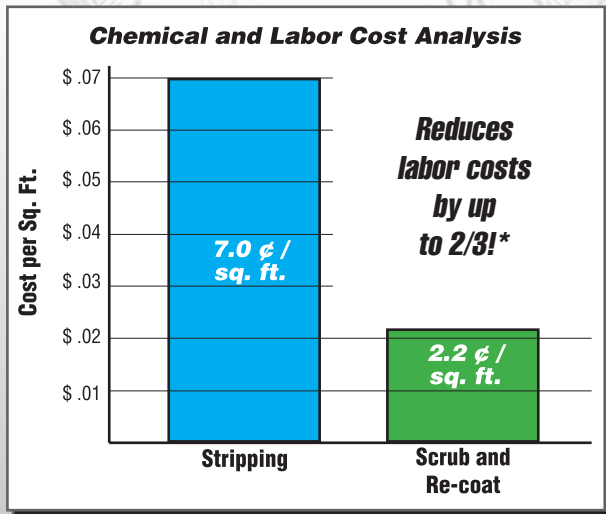

- **Excellent scrub and re-coat ability**

Top scrubbing with NCL QWIK-SCRUB and re-coating with 24/7® restores the floor surface extending the time between stripping cycles.

Save time, labor and money by scrubbing and re-coating instead of stripping.

High Solids Formulation

24/7® is a high solids formulation that achieves its ultimate gloss from fewer coats of finish application, saving product and labor costs. Achieve maximum gloss & durability with only 4 coats.

Extend Stripping Cycles From 18 To 36 Months.

24/7® is an ideal product for high traffic environments where frequent stripping is required. Unique durability and excellent scrub and re-coat ability extend the time between stripping cycles.

Highest "Off-The-Mop" Gloss

24/7® is a superior coating that achieves an initial wet-look gloss without polishing.

* For each 1,000 sq. ft. scrubbed and re-coated compared with stripping save $48.00 in chemical and labor cost.

DISTRIBUTED BY:

World Class Cleaning Solutions®

401 N. 10th Street • Philadelphia, PA 19123 • 1-800-628-2436
www.nclonline.com • e-mail: info@nclonline.com